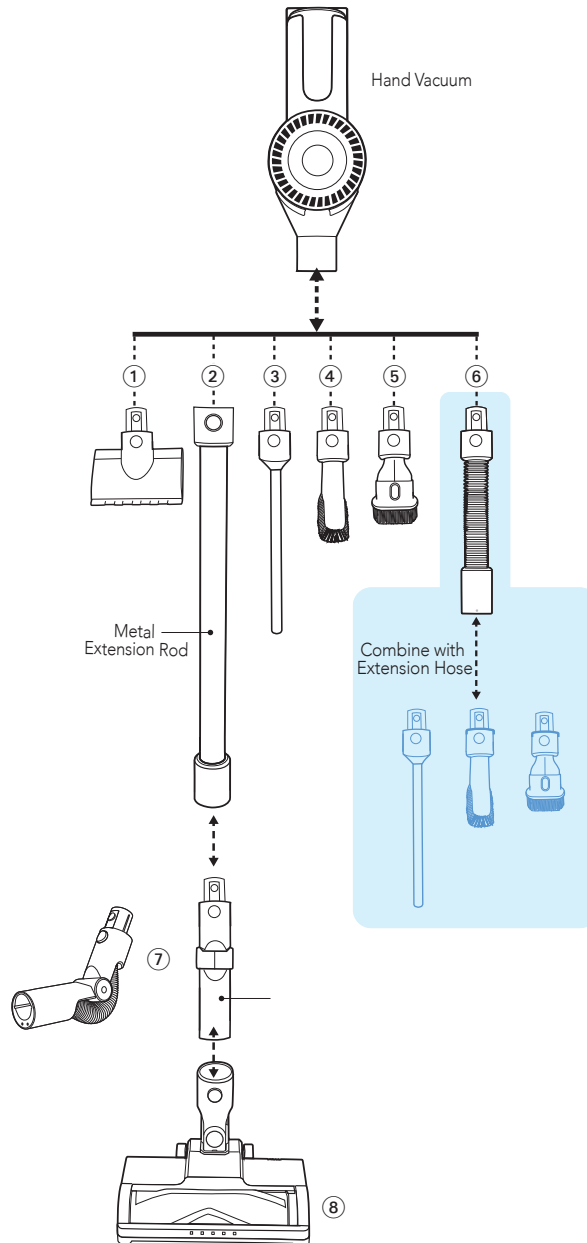

Floor to Ceiling

Use Extension Rod

Connect to **Motorized Brush Roller** for all floor surfaces and **Flexible Bending Adaptor** for under furniture

- Connect **Long Crevice Tool** for baseboards, trim, high and low corners.
- Connect the **Brush attachments** for curtains and drapes.
- Attach the **Wide Nozzle Brush** for gentle cleaning of curtains, draperies, and blinds.

ACCESSORY TOOL SET

- ① Mini Motorized Brush Roller
- ② Metal Extension Rod
- ③ Extended Crevice Tool
- ④ Wide Nozzle Brush Tool
- ⑤ 2-in-1 Brush/Crevice Tool
- ⑥ Extension Hose
- ⑦ Flexible Bending Adapter
- ⑧ Motorized Floor Brush Roller with LED lights

Smaller Spaces

Use as Hand Vacuum

Without the Extension Rod, connect to **Mini Motorized Brush Roller** for stairs and small space surfaces.

- Combine the **Extension Hose** with **Long Crevice Tool** or **Brush attachments** for cleaning the interior of a car, truck or RV.
- Use **Crevice** and **Brush Tools** without Extension Hose for more delicate fabric surfaces or hard to reach spots.
- Attach the **Wide Nozzle Brush** for bedding, fabrics, and window sills.
- Attach the **Extension Hose** plus the **Crevice** or **Brush Tools** for deep-cleaning car interiors, under seats, and in between.